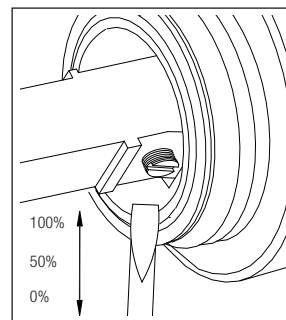

## RhythmExtended

- Kitchen taps
- Soft PEX® hoses
- Cut-out dimension 35 mm
- Swivel range 360° and 150°
- Ceramic cartridge
- Pull down hose

### Technical specification

Application area: Tap water,  
Pressure certified: 16 bar EN 817  
The product meets the requirements of: NS-EN ISO/IEC 17065  
Working pressure: 50 - 1000 kPa  
Test pressure max 1600 kPa  
Hot water connection: max. 80 ° C  
Sound class: 1

Soft PEX® connections approved with DWGW  
Length of connecting hose: 500mm  
Type approved according to Sintef nr: PS 3552  
The product meets the requirements of: NS-EN ISO/IEC 17065  
Issued: 09.05.2019 Valid until: 01.06.2024  
[www.sintefcertification.no](http://www.sintefcertification.no)

### Cartridge:

Kerox 35 mm  
Endurance test: EN 817 70 000 cycles  
ASME A 112.18.1M 500 000 cycles  
Pressure test:  
Pneumatic: 6 bar / 87 psi  
Hydraulic: 35 bar / 500 psi

With volume limit screw

With hot limit ring