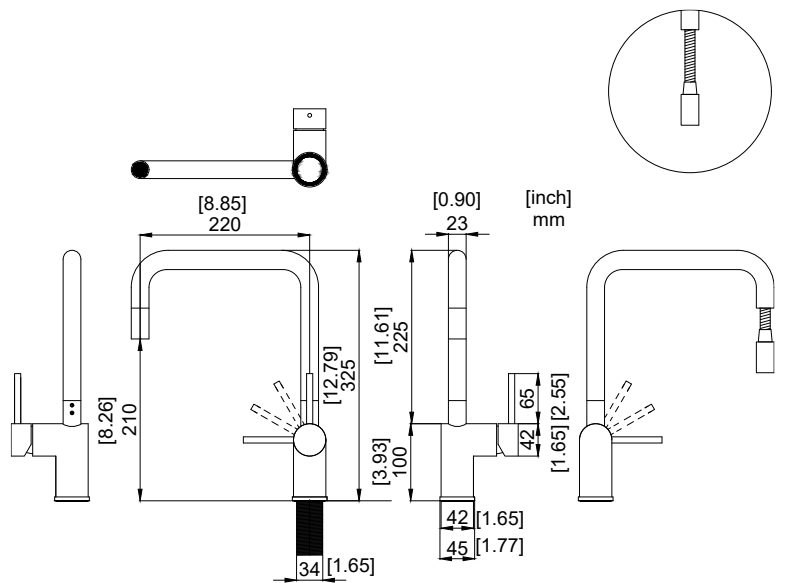

## RhythmExtended

- Kitchen taps
- Soft PEX® hoses
- Cut-out dimension 35 mm
- Swivel range 360° and 150°
- Ceramic cartridge
- Pull down hose

### Technical specification

Application area: Tap water,  
Pressure certified: 16 bar EN 817  
The product meets the requirements of: NS-EN ISO/IEC 17065  
Working pressure: 50 - 1000 kPa  
Test pressure max 1600 kPa  
Hot water connection: max. 80 ° C  
Sound class: 1

Soft PEX® connections approved with DWGW  
Length of connecting hose: 500mm  
Type approved according to Sintef nr: PS 3552  
The product meets the requirements of: NS-EN ISO/IEC 17065  
Issued: 09.05.2019 Valid until: 01.06.2024  
[www.sintefcertification.no](http://www.sintefcertification.no)

### Cartridge:

Kerox 35 mm  
Endurance test: EN 817 70 000 cycles  
ASME A 112.18.1M 500 000 cycles  
Pressure test:  
Pneumatic: 6 bar / 87 psi  
Hydraulic: 35 bar / 500 psi

With volume limit screw

With hot limit ring