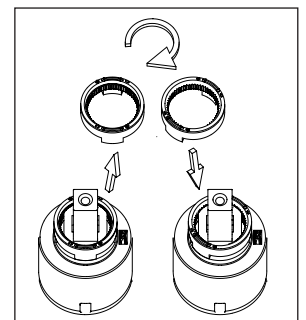

## RhythmExtended

- Kitchen taps
- Soft PEX® hoses
- Cut-out dimension 35 mm
- Swivel range 360° and 150°
- Ceramic cartridge
- Pull down hose

### Technical specification

Application area: Tap water,  
Pressure certified: 16 bar EN 817  
The product meets the requirements of: NS-EN ISO/IEC 17065  
Working pressure: 50 - 1000 kPa  
Test pressure max 1600 kPa  
Hot water connection: max. 80 ° C  
Sound class: 1

Soft PEX® connections approved with DWGW  
Length of connecting hose: 500mm  
Type approved according to Sintef nr: PS 3552  
The product meets the requirements of: NS-EN ISO/IEC 17065  
Issued: 09.05.2019 Valid until: 01.06.2024  
[www.sintefcertification.no](http://www.sintefcertification.no)

### Cartridge:

Kerox 35 mm  
Endurance test: EN 817 70 000 cycles  
ASME A 112.18.1M 500 000 cycles  
Pressure test:  
Pneumatic: 6 bar / 87 psi  
Hydraulic: 35 bar / 500 psi

With volume limit screw

With hot limit ring