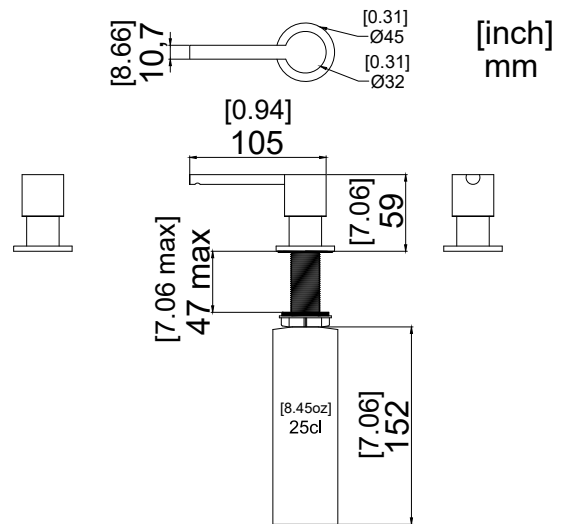

nivito™

Art nr: SR-WH

Matt White in Stainless steel

EAN nr:

7350051950827

Soap dispenser

- Soap dispenser 25cl
- For countertop max 50mm thick
- Filled from above
- Cut-out dimension $\varnothing 23$ -25mm

Related Products:

ART NR:

RD-WH