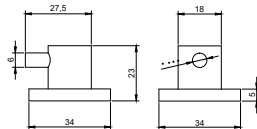

nivito™

Art nr: SR-WH

Matt White in Stainless steel

EAN nr:

7350051950827

Soap dispenser

- Soap dispenser 25cl
- For countertop max 50mm thick
- Filled from above
- Cut-out dimension $\varnothing 23$ -25mm

Related Products: